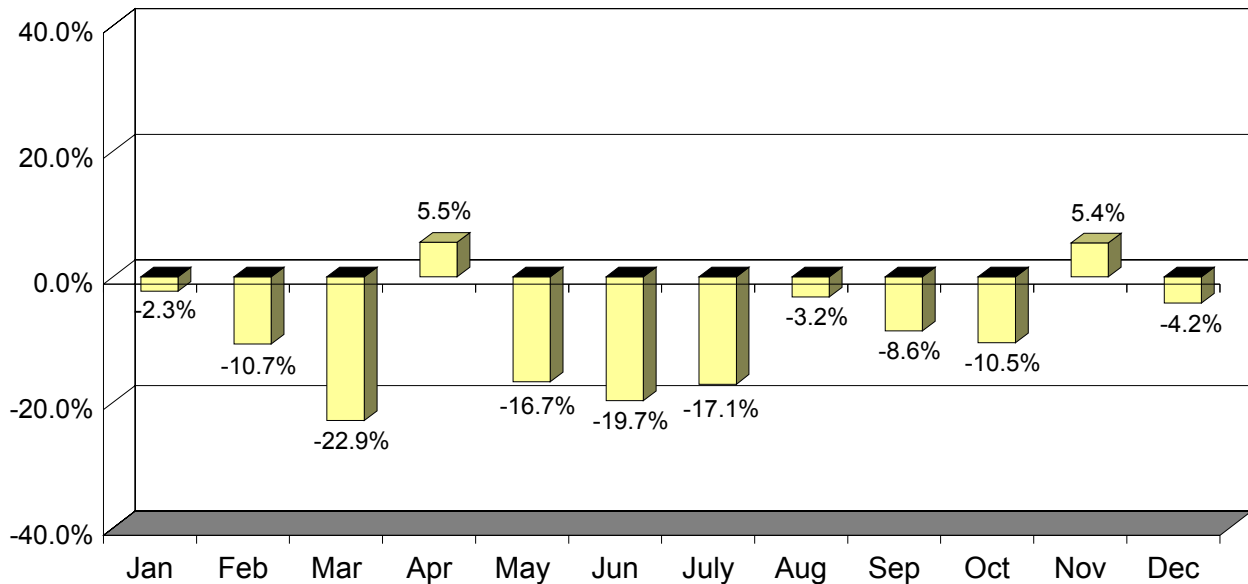

Asia
California International P.O.E. Arrivals
(2006 Year-Over-Year Percent Change)

Japan
California International P.O.E. Arrivals
(2006 Year-Over-Year Percent Change)

**South Korea
California International P.O.E. Arrivals
(2006 Year-Over-Year Percent Change)**

**Taiwan
California International P.O.E. Arrivals
(2006 Year-Over-Year Percent Change)**

**United Kingdom
California International P.O.E. Arrivals
(2006 Year-Over-Year Percent Change)**

**Germany
California International P.O.E. Arrivals
(2006 Year-Over-Year Percent Change)**