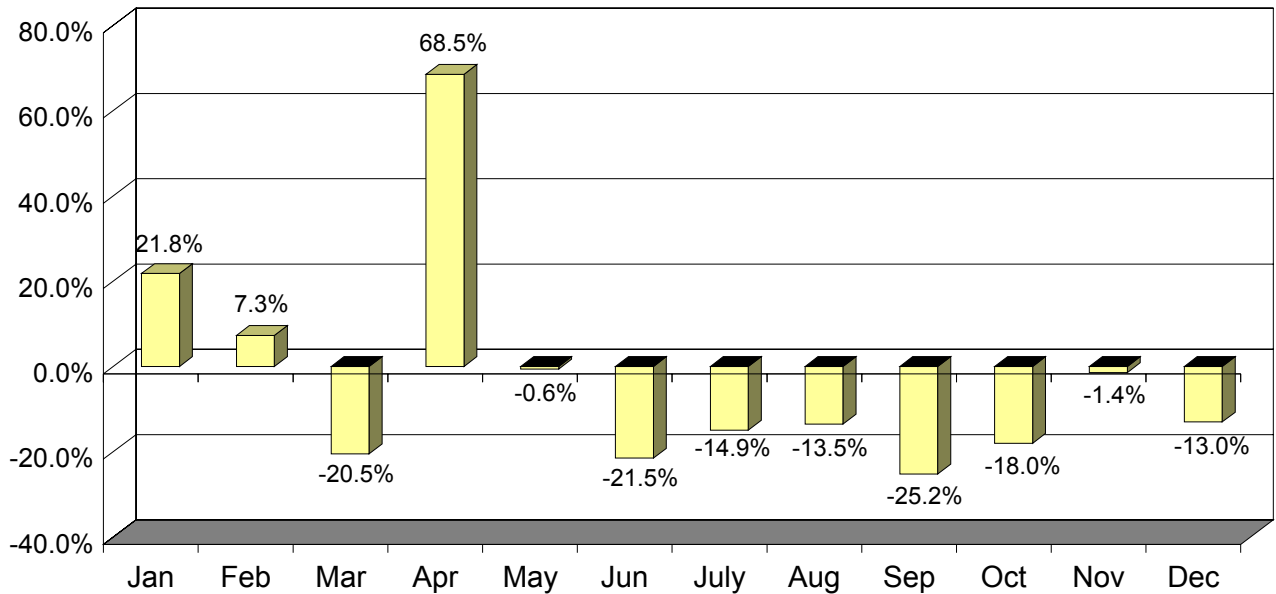

Asia
California International P.O.E. Arrivals
(2006 Year-Over-Year Percent Change)

Japan
California International P.O.E. Arrivals
(2006 Year-Over-Year Percent Change)

**South Korea
California International P.O.E. Arrivals
(2006 Year-Over-Year Percent Change)**

**Taiwan
California International P.O.E. Arrivals
(2006 Year-Over-Year Percent Change)**

**United Kingdom
California International P.O.E. Arrivals
(2006 Year-Over-Year Percent Change)**

**Germany
California International P.O.E. Arrivals
(2006 Year-Over-Year Percent Change)**

France
California International P.O.E. Arrivals
(2006 Year-Over-Year Percent Change)

Mexico
California International P.O.E. Arrivals
(2006 Year-Over-Year Percent Change)

Australia
California International P.O.E. Arrivals
(2006 Year-Over-Year Percent Change)