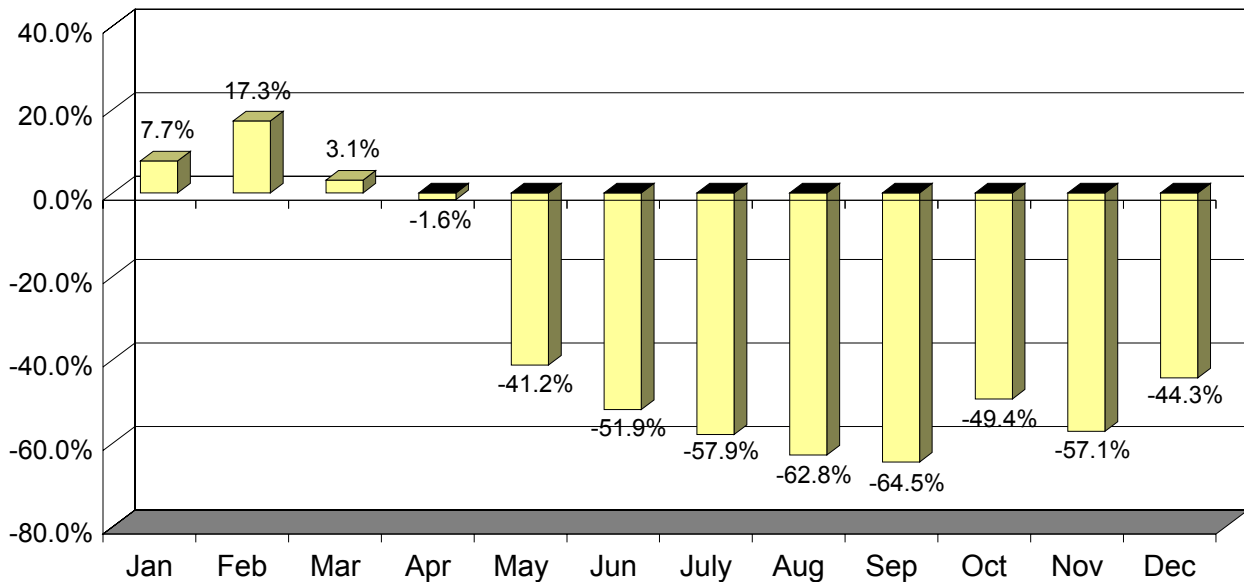

New Zealand
California International P.O.E. Arrivals
(2006 Year-Over-Year Percent Change)

Austria
California International P.O.E. Arrivals
(2006 Year-Over-Year Percent Change)

Ireland
California International P.O.E. Arrivals
(2006 Year-Over-Year Percent Change)

Italy
California International P.O.E. Arrivals
(2006 Year-Over-Year Percent Change)

Switzerland
California International P.O.E. Arrivals
(2006 Year-Over-Year Percent Change)

Argentina
California International P.O.E. Arrivals
(2006 Year-Over-Year Percent Change)

Brazil
California International P.O.E. Arrivals
(2006 Year-Over-Year Percent Change)

Chile
California International P.O.E. Arrivals
(2006 Year-Over-Year Percent Change)

China (Without Hong Kong)
California International P.O.E. Arrivals
(2006 Year-Over-Year Percent Change)