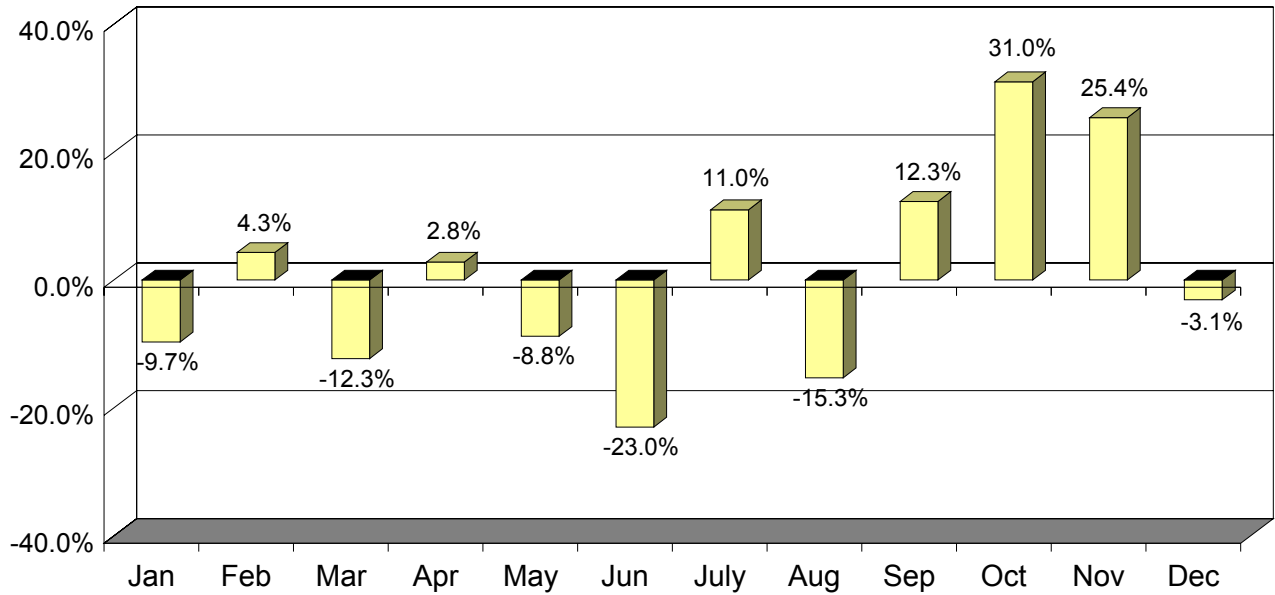

New Zealand
California International P.O.E. Arrivals
(2006 Year-Over-Year Percent Change)

Austria
California International P.O.E. Arrivals
(2006 Year-Over-Year Percent Change)

Ireland
California International P.O.E. Arrivals
(2006 Year-Over-Year Percent Change)

Italy
California International P.O.E. Arrivals
(2006 Year-Over-Year Percent Change)

Switzerland
California International P.O.E. Arrivals
(2006 Year-Over-Year Percent Change)

Argentina
California International P.O.E. Arrivals
(2006 Year-Over-Year Percent Change)

Brazil
California International P.O.E. Arrivals
(2006 Year-Over-Year Percent Change)

Chile
California International P.O.E. Arrivals
(2006 Year-Over-Year Percent Change)

China (Without Hong Kong)
California International P.O.E. Arrivals
(2006 Year-Over-Year Percent Change)