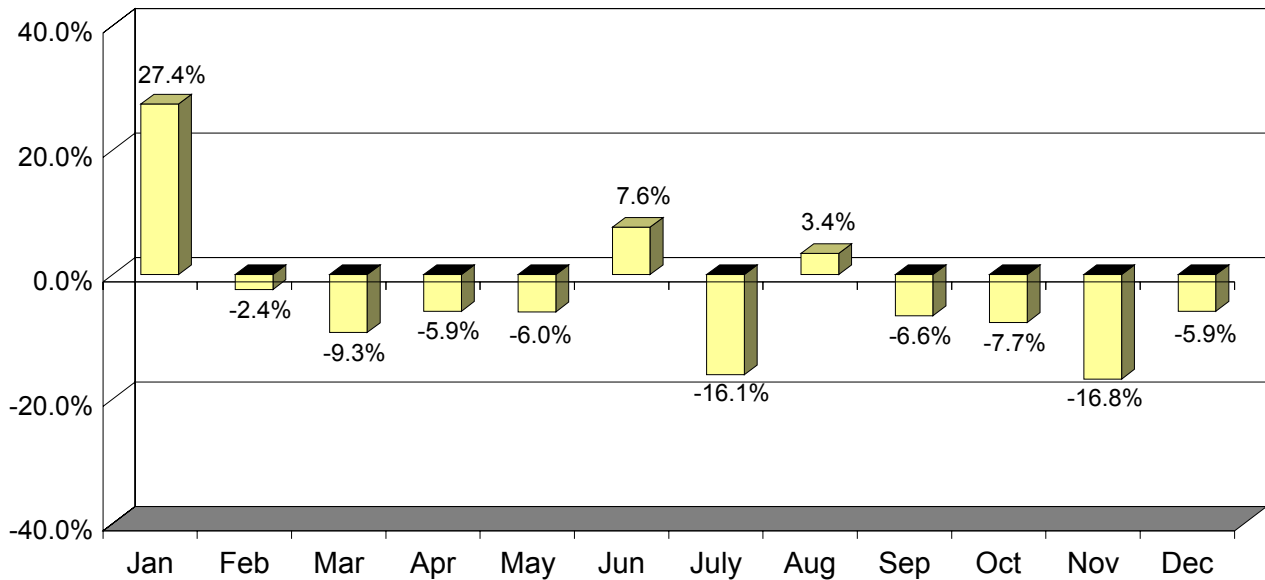

**Taiwan
California International P.O.E. Arrivals
(2006 Year-Over-Year Percent Change)**

**United Kingdom
California International P.O.E. Arrivals
(2006 Year-Over-Year Percent Change)**

**Germany
California International P.O.E. Arrivals
(2006 Year-Over-Year Percent Change)**

France
California International P.O.E. Arrivals
(2006 Year-Over-Year Percent Change)

Mexico
California International P.O.E. Arrivals
(2006 Year-Over-Year Percent Change)

Australia
California International P.O.E. Arrivals
(2006 Year-Over-Year Percent Change)

New Zealand
California International P.O.E. Arrivals
(2006 Year-Over-Year Percent Change)

Austria
California International P.O.E. Arrivals
(2006 Year-Over-Year Percent Change)

Ireland
California International P.O.E. Arrivals
(2006 Year-Over-Year Percent Change)