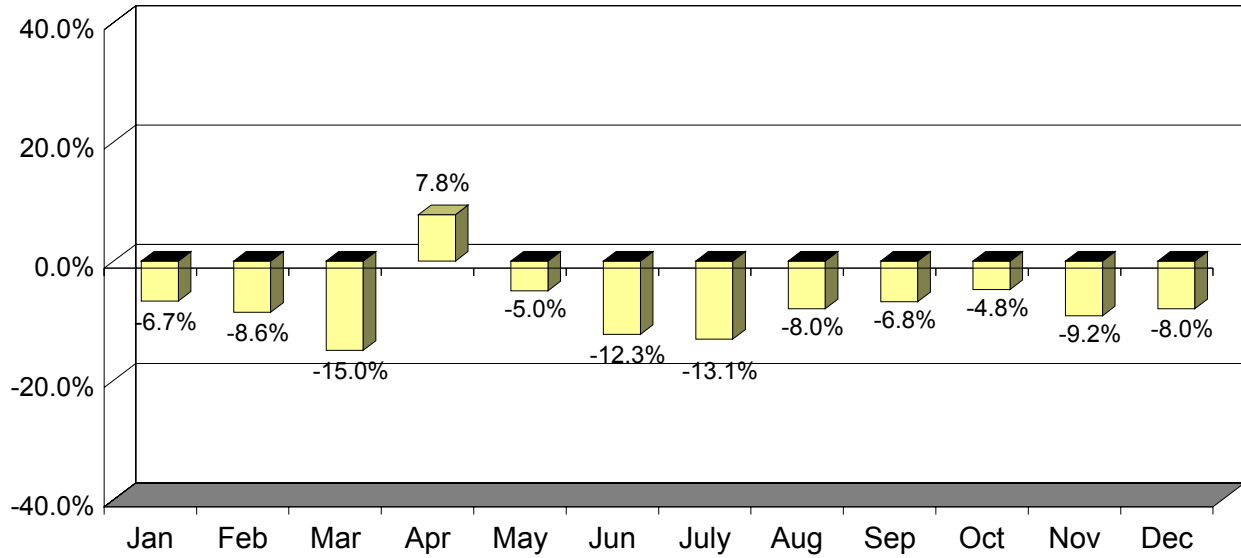

Asia
California International P.O.E. Arrivals
(2006 Year-Over-Year Percent Change)

Japan
California International P.O.E. Arrivals
(2006 Year-Over-Year Percent Change)

**South Korea
California International P.O.E. Arrivals
(2006 Year-Over-Year Percent Change)**

**Taiwan
California International P.O.E. Arrivals
(2006 Year-Over-Year Percent Change)**

**United Kingdom
California International P.O.E. Arrivals
(2006 Year-Over-Year Percent Change)**

**Germany
California International P.O.E. Arrivals
(2006 Year-Over-Year Percent Change)**