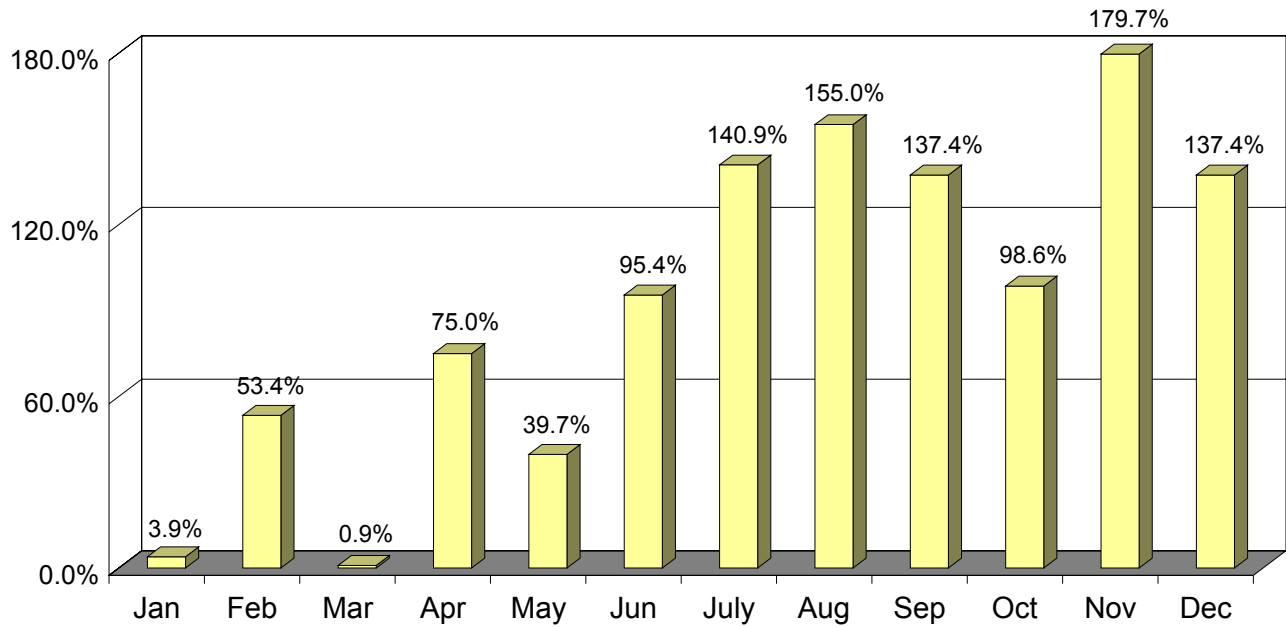

Brazil
California International P.O.E. Arrivals
(2006 Year-Over-Year Percent Change)

Chile
California International P.O.E. Arrivals
(2006 Year-Over-Year Percent Change)

China (Without Hong Kong)
California International P.O.E. Arrivals
(2006 Year-Over-Year Percent Change)

Hong Kong
California International P.O.E. Arrivals
(2006 Year-Over-Year Percent Change)

India
California International P.O.E. Arrivals
(2006 Year-Over-Year Percent Change)

Israel
California International P.O.E. Arrivals
(2006 Year-Over-Year Percent Change)

Peru
California International P.O.E. Arrivals
(2006 Year-Over-Year Percent Change)

Colombia
California International P.O.E. Arrivals
(2006 Year-Over-Year Percent Change)

Philippines
California International P.O.E. Arrivals
(2006 Year-Over-Year Percent Change)