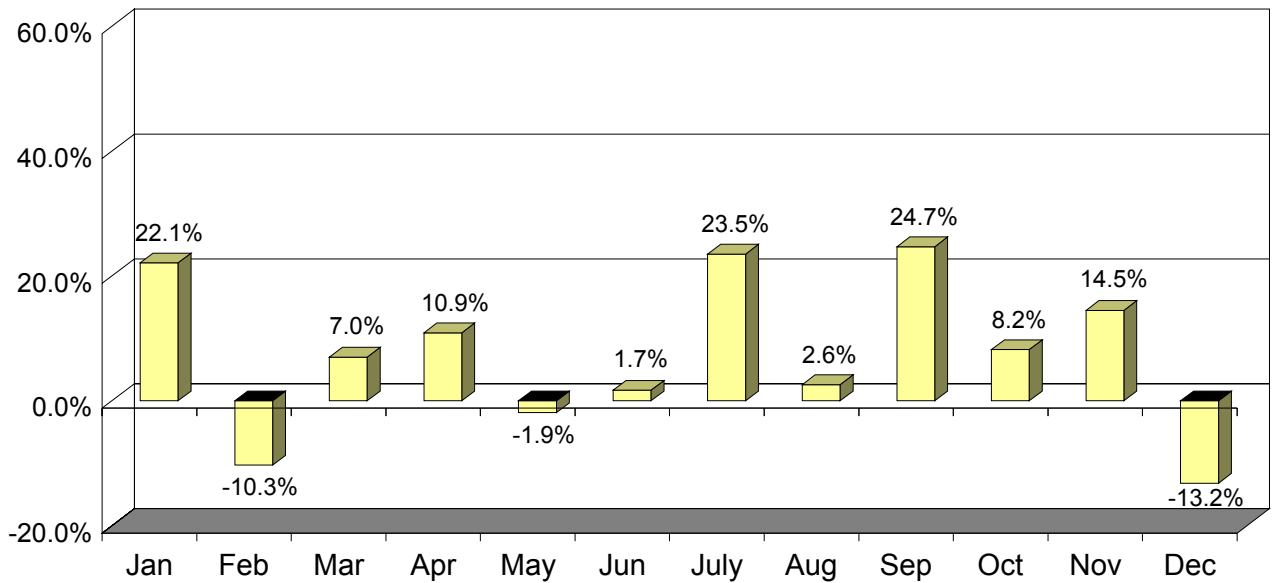

New Zealand
California International P.O.E. Arrivals
(2006 Year-Over-Year Percent Change)

Austria
California International P.O.E. Arrivals
(2006 Year-Over-Year Percent Change)

Ireland
California International P.O.E. Arrivals
(2006 Year-Over-Year Percent Change)

Italy
California International P.O.E. Arrivals
(2006 Year-Over-Year Percent Change)

Switzerland
California International P.O.E. Arrivals
(2006 Year-Over-Year Percent Change)

Argentina
California International P.O.E. Arrivals
(2006 Year-Over-Year Percent Change)

Brazil
California International P.O.E. Arrivals
(2006 Year-Over-Year Percent Change)

Chile
California International P.O.E. Arrivals
(2006 Year-Over-Year Percent Change)

China (Without Hong Kong)
California International P.O.E. Arrivals
(2006 Year-Over-Year Percent Change)