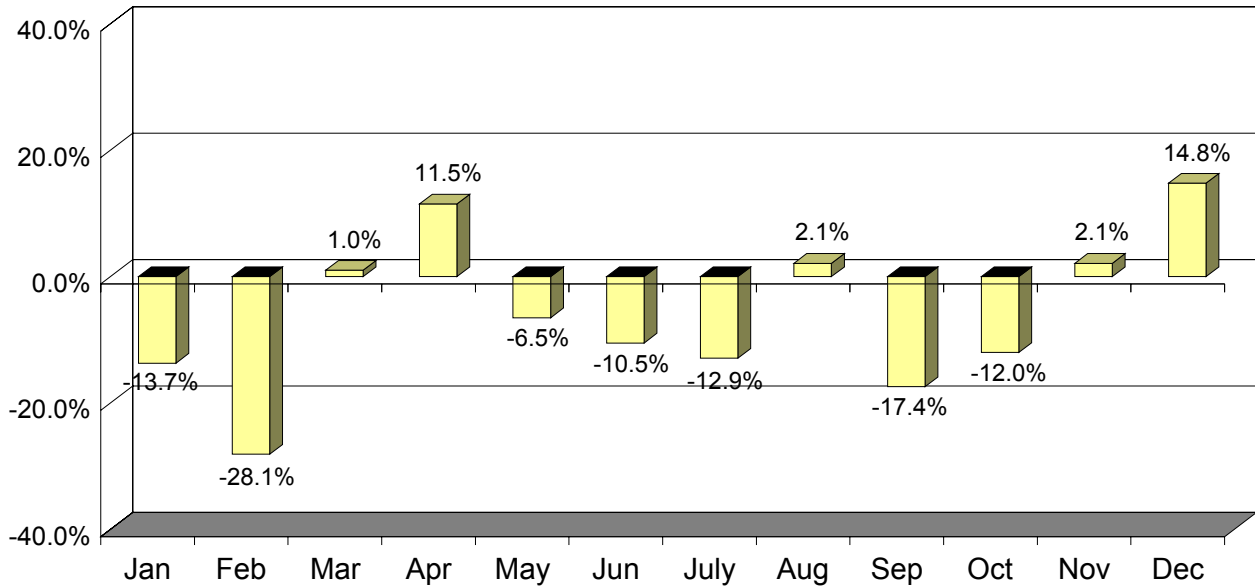

**Taiwan
California International P.O.E. Arrivals
(2006 Year-Over-Year Percent Change)**

**United Kingdom
California International P.O.E. Arrivals
(2006 Year-Over-Year Percent Change)**

**Germany
California International P.O.E. Arrivals
(2006 Year-Over-Year Percent Change)**

France
California International P.O.E. Arrivals
(2006 Year-Over-Year Percent Change)

Mexico
California International P.O.E. Arrivals
(2006 Year-Over-Year Percent Change)

Australia
California International P.O.E. Arrivals
(2006 Year-Over-Year Percent Change)

New Zealand
California International P.O.E. Arrivals
(2006 Year-Over-Year Percent Change)

Austria
California International P.O.E. Arrivals
(2006 Year-Over-Year Percent Change)

Ireland
California International P.O.E. Arrivals
(2006 Year-Over-Year Percent Change)