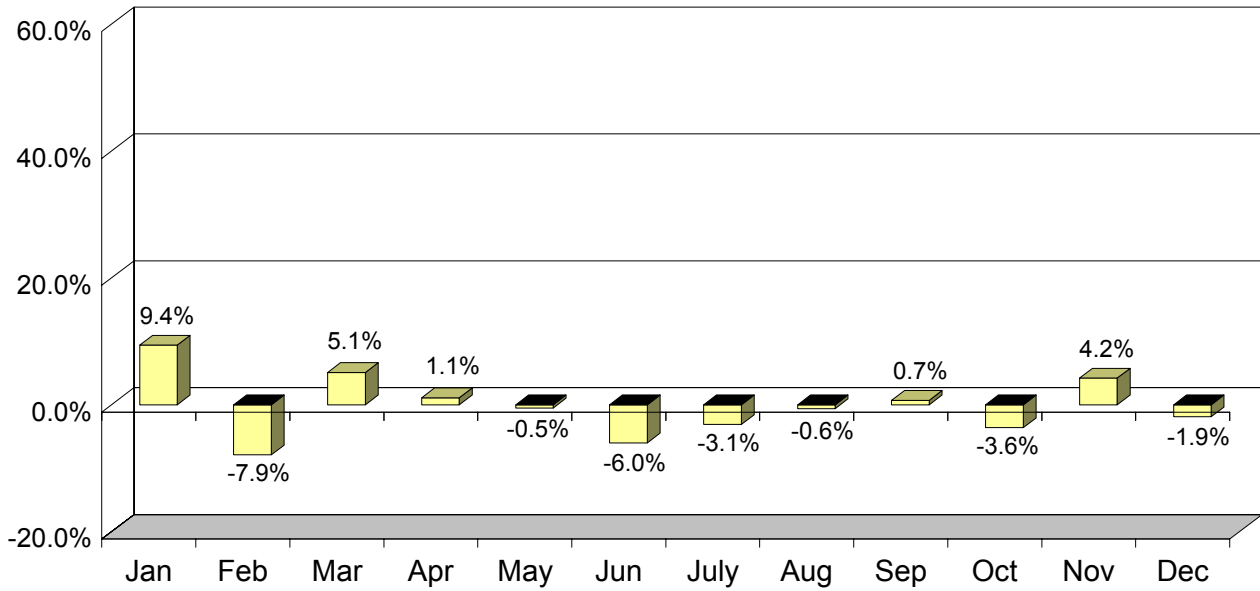

Asia
California International P.O.E. Arrivals
(2006 Year-Over-Year Percent Change)

Japan
California International P.O.E. Arrivals
(2006 Year-Over-Year Percent Change)

**South Korea
California International P.O.E. Arrivals
(2006 Year-Over-Year Percent Change)**

**Taiwan
California International P.O.E. Arrivals
(2006 Year-Over-Year Percent Change)**

**United Kingdom
California International P.O.E. Arrivals
(2006 Year-Over-Year Percent Change)**

**Germany
California International P.O.E. Arrivals
(2006 Year-Over-Year Percent Change)**