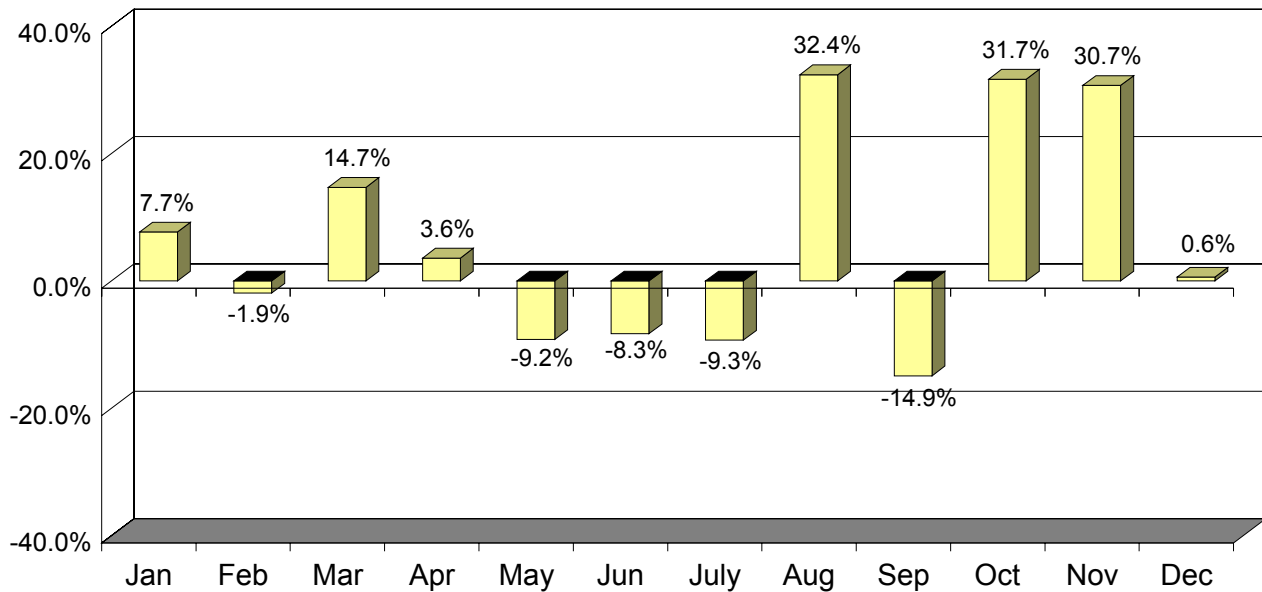

**Taiwan
California International P.O.E. Arrivals
(2006 Year-Over-Year Percent Change)**

**United Kingdom
California International P.O.E. Arrivals
(2006 Year-Over-Year Percent Change)**

**Germany
California International P.O.E. Arrivals
(2006 Year-Over-Year Percent Change)**

France
California International P.O.E. Arrivals
(2006 Year-Over-Year Percent Change)

Mexico
California International P.O.E. Arrivals
(2006 Year-Over-Year Percent Change)

Australia
California International P.O.E. Arrivals
(2006 Year-Over-Year Percent Change)

New Zealand
California International P.O.E. Arrivals
(2006 Year-Over-Year Percent Change)

Austria
California International P.O.E. Arrivals
(2006 Year-Over-Year Percent Change)

Ireland
California International P.O.E. Arrivals
(2006 Year-Over-Year Percent Change)