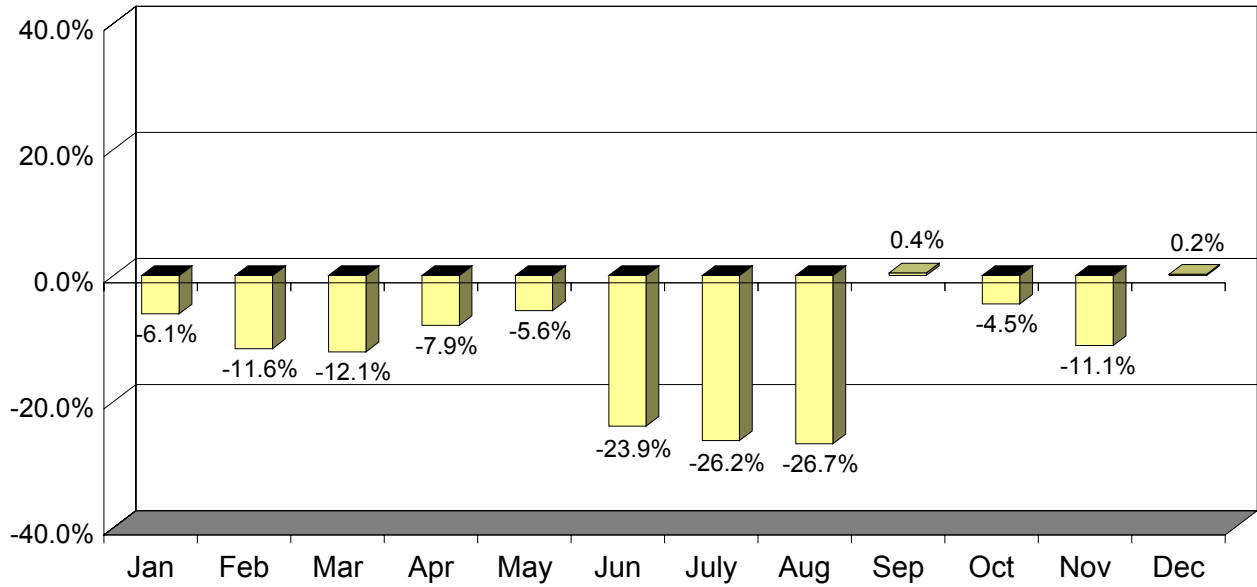

Asia
California International P.O.E. Arrivals
(2006 Year-Over-Year Percent Change)

Japan
California International P.O.E. Arrivals
(2006 Year-Over-Year Percent Change)

**South Korea
California International P.O.E. Arrivals
(2006 Year-Over-Year Percent Change)**

**Taiwan
California International P.O.E. Arrivals
(2006 Year-Over-Year Percent Change)**

**United Kingdom
California International P.O.E. Arrivals
(2006 Year-Over-Year Percent Change)**

**Germany
California International P.O.E. Arrivals
(2006 Year-Over-Year Percent Change)**

France
California International P.O.E. Arrivals
(2006 Year-Over-Year Percent Change)

Mexico
California International P.O.E. Arrivals
(2006 Year-Over-Year Percent Change)

Australia
California International P.O.E. Arrivals
(2006 Year-Over-Year Percent Change)