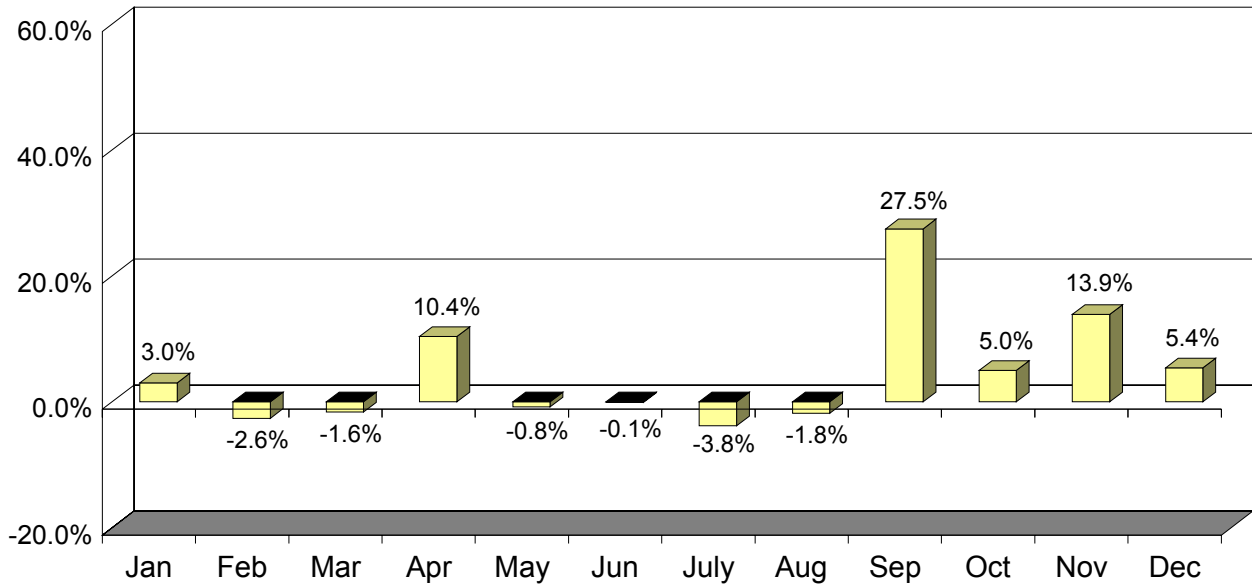

Asia
California International P.O.E. Arrivals
(2006 Year-Over-Year Percent Change)

Japan
California International P.O.E. Arrivals
(2006 Year-Over-Year Percent Change)

**South Korea
California International P.O.E. Arrivals
(2006 Year-Over-Year Percent Change)**

**Taiwan
California International P.O.E. Arrivals
(2006 Year-Over-Year Percent Change)**

**United Kingdom
California International P.O.E. Arrivals
(2006 Year-Over-Year Percent Change)**

**Germany
California International P.O.E. Arrivals
(2006 Year-Over-Year Percent Change)**