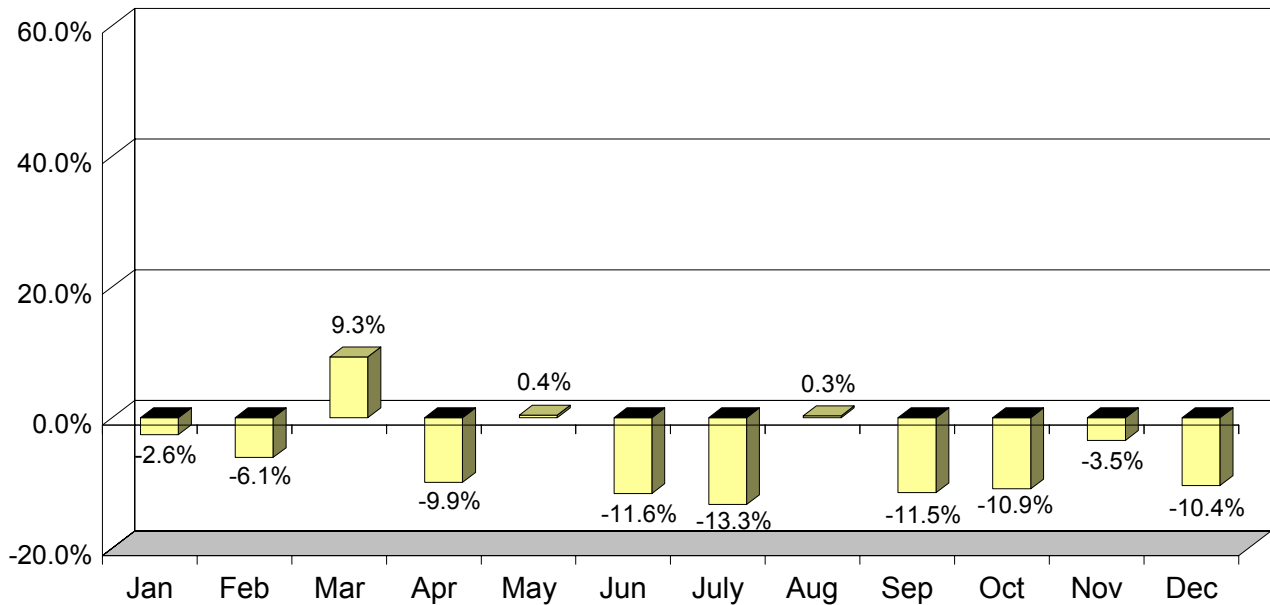

Asia
California International P.O.E. Arrivals
(2006 Year-Over-Year Percent Change)

Japan
California International P.O.E. Arrivals
(2006 Year-Over-Year Percent Change)

**South Korea
California International P.O.E. Arrivals
(2006 Year-Over-Year Percent Change)**

**Taiwan
California International P.O.E. Arrivals
(2006 Year-Over-Year Percent Change)**

**United Kingdom
California International P.O.E. Arrivals
(2006 Year-Over-Year Percent Change)**

**Germany
California International P.O.E. Arrivals
(2006 Year-Over-Year Percent Change)**