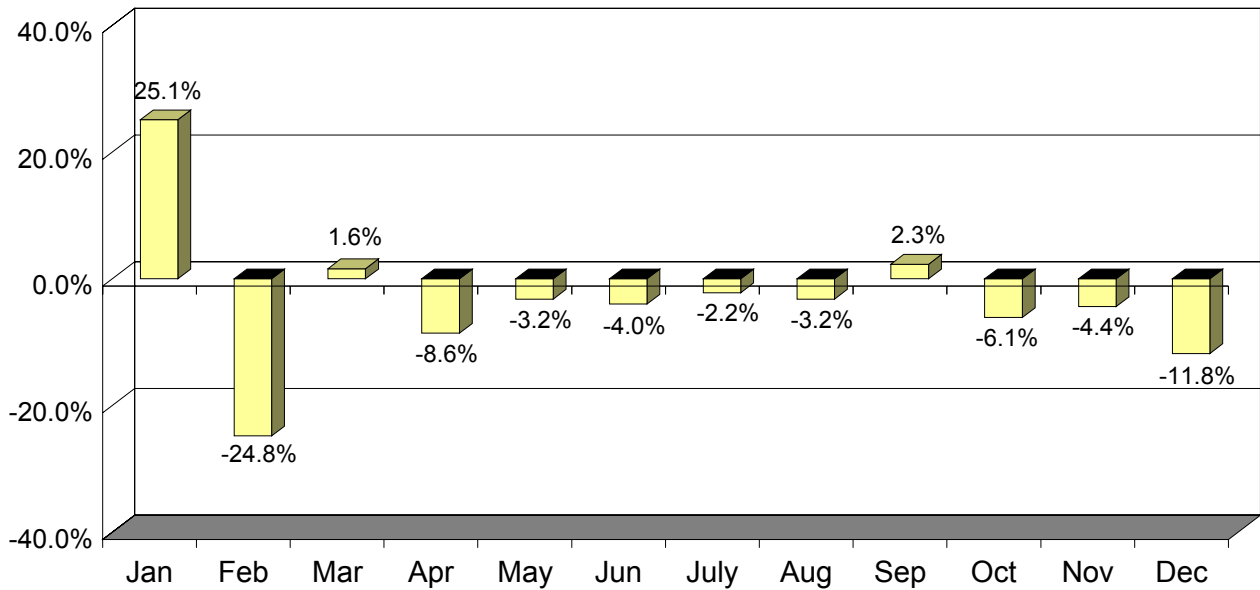

Asia
California International P.O.E. Arrivals
(2006 Year-Over-Year Percent Change)

Japan
California International P.O.E. Arrivals
(2006 Year-Over-Year Percent Change)

**South Korea
California International P.O.E. Arrivals
(2006 Year-Over-Year Percent Change)**

**Taiwan
California International P.O.E. Arrivals
(2006 Year-Over-Year Percent Change)**

**United Kingdom
California International P.O.E. Arrivals
(2006 Year-Over-Year Percent Change)**

**Germany
California International P.O.E. Arrivals
(2006 Year-Over-Year Percent Change)**